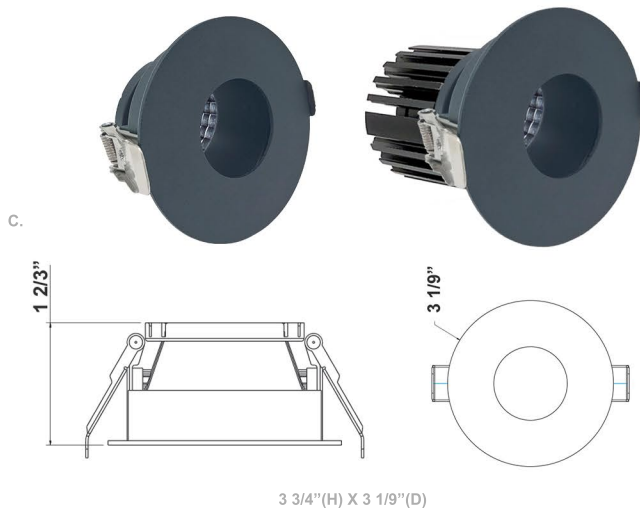

3" Architectural Winged Pin Hole Recessed Lights

Wattage

10W

Voltage Input

120V AC

Efficacy

Up to 70 LM/W

Dimming

Dimmable Down to 10% Using Standard TRIAC LED Dimmer

Finish

Die-Cast Aluminum with Powder Coat
White / Black Finish

Color Temperatures

Beam Angles

Features

Catalog No.	Fig.	Catalog No.	Fig.
LRD-EGN-10W-D	A.	LRD-10W-3WTRPH-BK	C.
LRD-10W-3WTRPH-WH	B.		