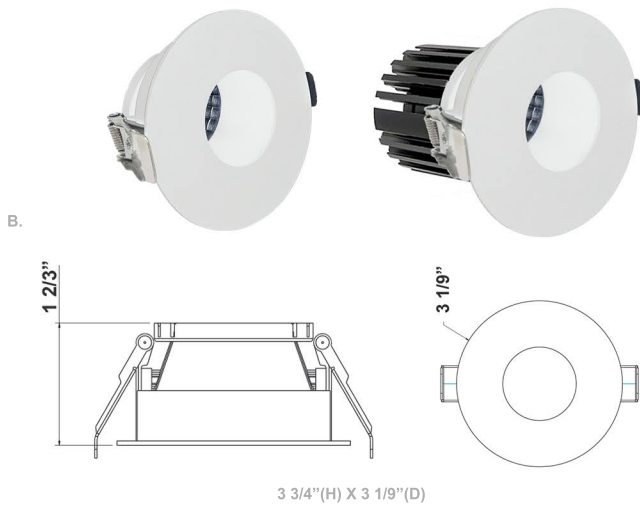

3" Architectural Winged Pin Hole Recessed Lights

Wattage

10W

Voltage Input

120V AC

Efficacy

Up to 70 LM/W

Dimming

Dimmable Down to 10% Using Standard TRIAC LED Dimmer

Finish

Die-Cast Aluminum with Powder Coat
White / Black Finish

Color Temperatures

Beam Angles

Features

Catalog No.	Fig.	Catalog No.	Fig.
LRD-EGN-10W-D	A.	LRD-10W-3WTRPH-BK	C.
LRD-10W-3WTRPH-WH	B.		